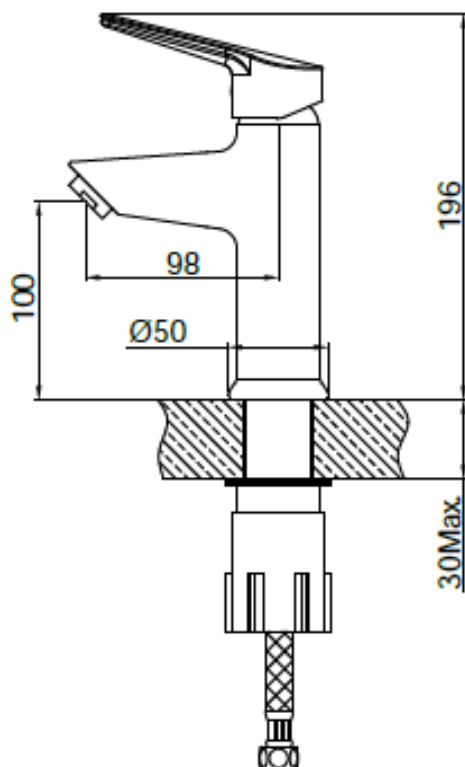

Brand : Primy, China  
Name : NEISSE single-lever basin mixer with push type pop up  
Item Code : 103611  
Designer :  
Color / Finish: Stainless steel  
Dimensions : 196 mm height  
98 mm spout projection

**Product info:**

- Single-lever basin mixer
- Push type pop up

**Add-ons:**

- 2x angle valve ½"x½" (with nuts)
- 1x basin waste trap

Flushing of pipe must be done before fittings are installed. Failure to do so voids the warranty.